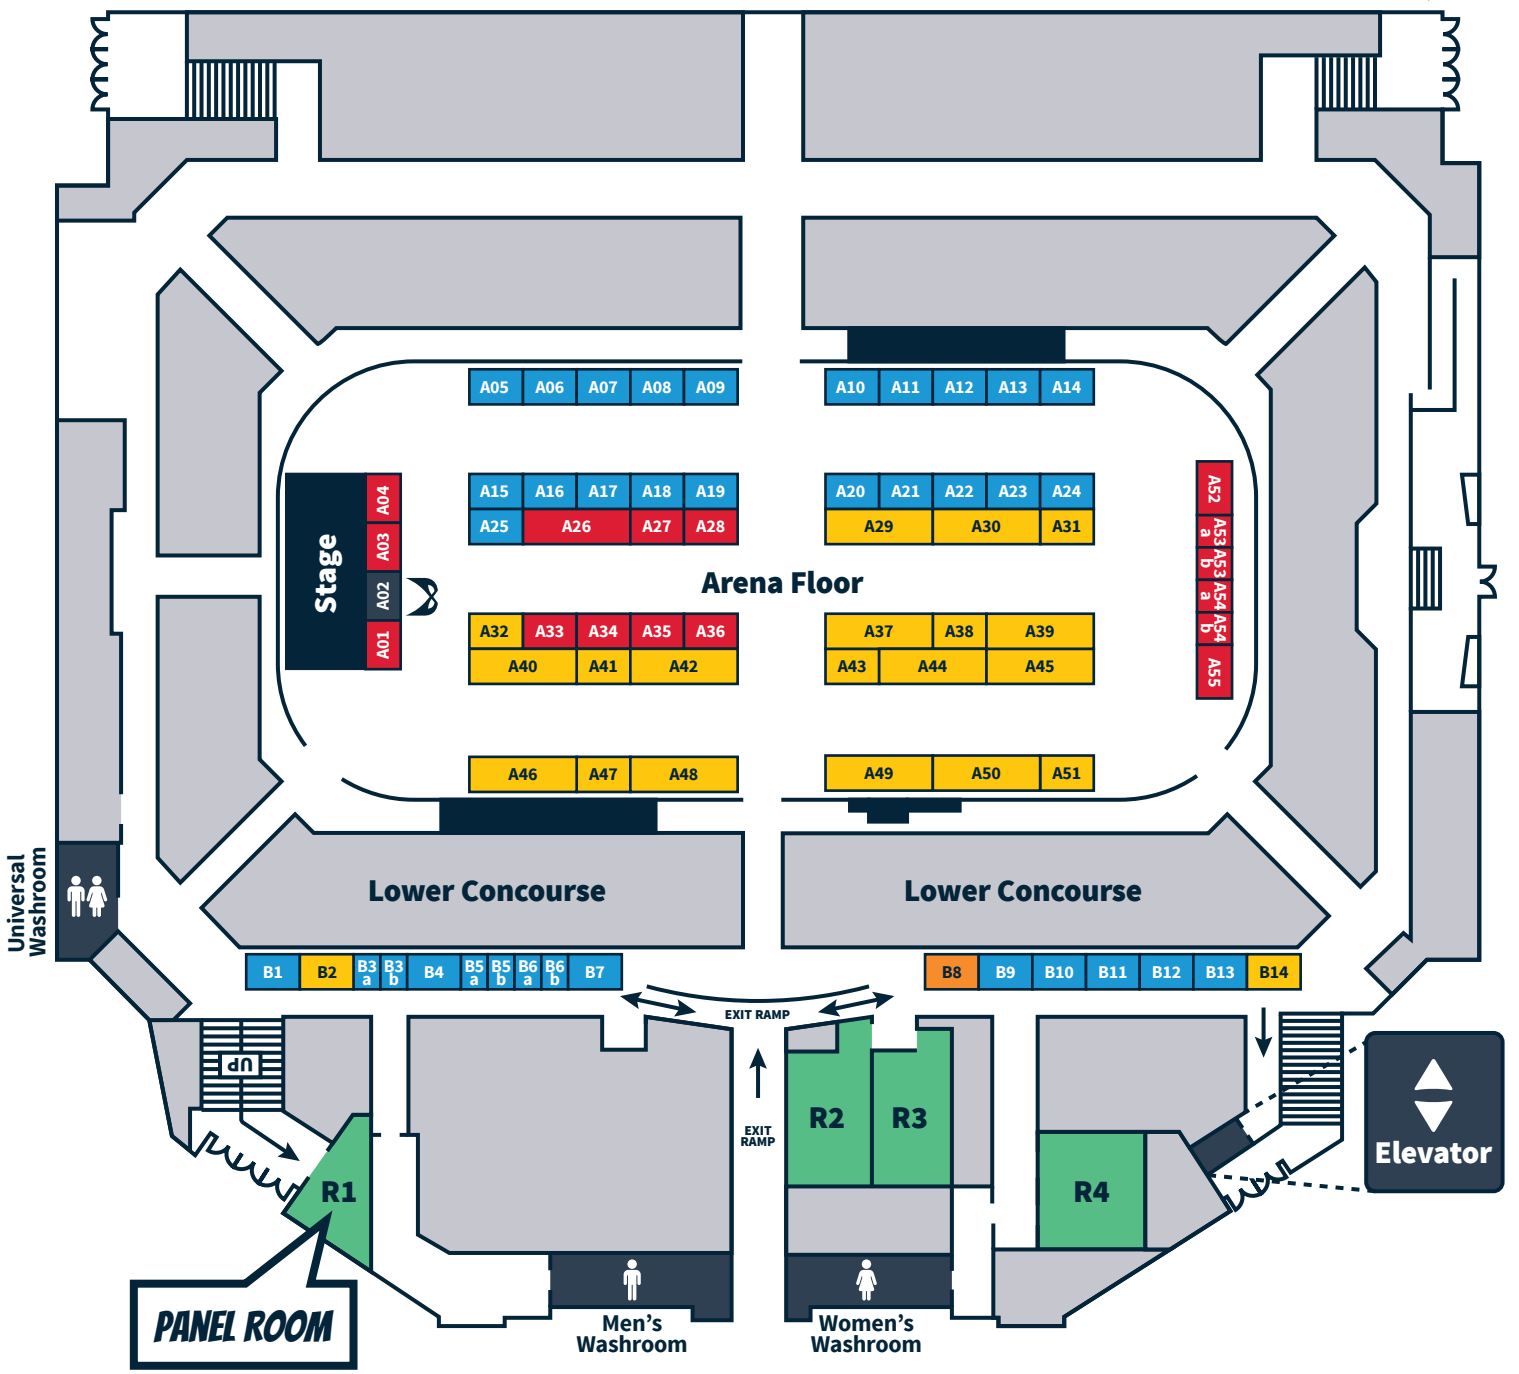

SITE MAP

- R1 – Panel room (upstairs)
- R2 – Prop & bag check
- R3 – Multi-purpose room
- R4 – First aid room